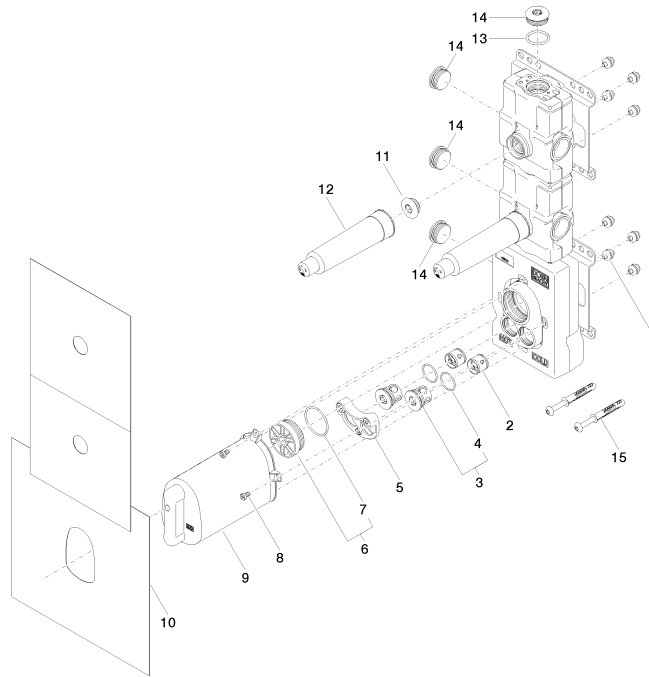

Hand shower set with integrated shower holder

27 802 970

- normal flow
- with anti-scale system
- 3/8" shower outlet
- metal shower hose 1250mm with integrated anti-twist protection
- rosette 60 x 60 mm
- 1/2" connection
- WRAS: 1912049

- Overflow is part of the scope of delivery.

Recommended miscellaneous

xGRID Attachment set for integrating in the dry wall construction

12 340 970 90

Required miscellaneous

xGRID Installation track 555 mm 12 360 970 90

xTOOL Concealed thermostat module with 2 valves

#Error

Flow rate chart

xTOOL Concealed thermostat module with 2 valves

#Error

Spare parts list

No.	Item Number	Name	Quantity used	Delivery time
1	90 23 01 091 00 90	set	8	2
2	90 23 01 045 00 90	back-flow preventer	2	2
3	04 21 34 077 00 90	nipple	2	2
4	09 14 10 098 90	seal	2	2
5	90 12 12 218 00 90	base	1	2
6	04 31 20 100 00 90	plug	1	2
7	09 14 10 111 90	seal	1	2
8	09 30 30 112 90	screw	4	2
9	04 21 02 174 00 90	cap	1	60
10	04 14 03 073 02 90	gasket kit	1	60
11	04 31 20 006 00 90	plug	2	2
12	09 21 02 173 90	cap	2	2
13	09 14 10 009 90	seal	1	2
14	09 31 20 003 90	plug	4	2
15	04 30 31 054 00 90	fixing set	2	2

Drybox Thermostat module with 2 valves

#Error

- Dimensions 300 x 600 x 108 mm
- brushed stainless steel cover
- stainless steel casing
- Overflow is part of the scope of delivery.

Drybox Thermostat module with 2 valves