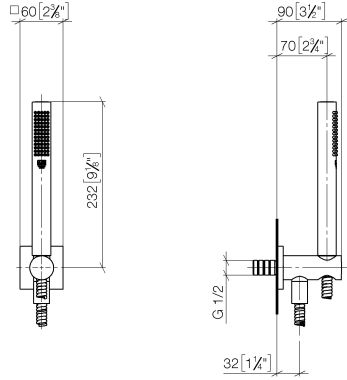

Hand shower set with integrated shower holder

27 802 970

- normal flow
- with anti-scale system
- 3/8" shower outlet
- metal shower hose 1250mm with integrated anti-twist protection
- rosette 60 x 60 mm
- 1/2" connection
- WRAS: 1912049

Recommended miscellaneous

Concealed wall elbow

- min. recess depth 90 mm
- max. recess depth 163 mm

35 085 970 90

Hand shower set with integrated shower holder

27 802 970

mm [inches]

Flow rate chart

Hand shower set with integrated shower holder

27 802 970

Spare parts list

No.	Item Number	Name	Quantity used	Delivery time
1	28 019 979-00	Hand shower	1	2
2	28 490 970-00	Wall elbow with integrated shower holder	1	10
3	90 30 02 072 00-00	Metal shower hose 1/2" x 3/8" x 1250 mm	1	10
4	09 14 20 026 90	seal	1	2

Wall valve clockwise closing 1/2"

36 607 782

- rosette 60 x 60 mm
- head part with cut-to-length spindle and sleeve

	Chrome	36 607 782-00
	Brushed Platinum	36 607 782-06
	Platinum	36 607 782-08
	Dark Chrome	36 607 782-19
	Brushed Durabronze (23kt Gold)	36 607 782-28
	Brushed Champagne (22kt Gold)	36 607 782-46
	Champagne (22kt Gold)	36 607 782-47
	Brushed Chrome	36 607 782-93
	Brushed Dark Platinum	36 607 782-99