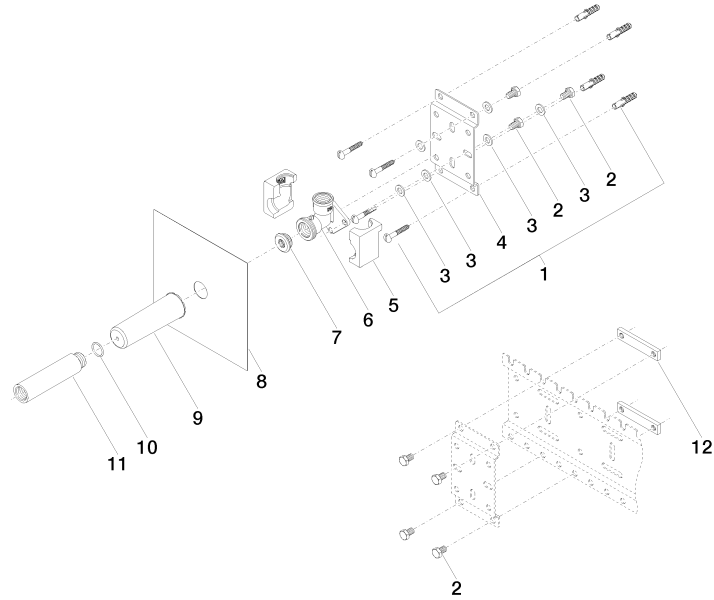

Recommended miscellaneous

Leak protection 1/2"

12 010 970 90

Concealed wall elbow

#Error

mm [inches]

	min	max
CL. 1	90 [3 1/2"]	163 [6 3/8"]
CL. 2	68 [2 5/8"]	135 [5 3/8"]
Domicil	90 [3 1/2"]	163 [6 3/8"]
Gentle	90 [3 1/2"]	163 [6 3/8"]
IMO	90 [3 1/2"]	163 [6 3/8"]
Lissé	90 [3 1/2"]	163 [6 3/8"]
MEM	90 [3 1/2"]	163 [6 3/8"]
Symetrics	90 [3 1/2"]	163 [6 3/8"]
Vaia	90 [3 1/2"]	163 [6 3/8"]

Concealed wall elbow

#Error

Spare parts list

No.	Item Number	Name	Quantity used	Delivery time
1	04 30 31 024 01 90	fixing set	2	2
2	09 30 30 152 90	screw	7	2
3	09 30 11 139 90	disc	6	2
4	09 17 20 094 90	holder	1	2
5	09 11 11 036 90	accessories	1	2
6	09 11 03 041 10 90	connection	1	2
7	04 31 20 006 00 90	plug	1	2
8	04 14 03 072 00 90	gasket kit	1	2
9	09 21 02 102 90	cap	1	2
10	09 14 10 010 90	seal	1	2
11	09 24 03 169 10 90	adaptor	1	2
12	09 17 20 100 90	holder	2	2