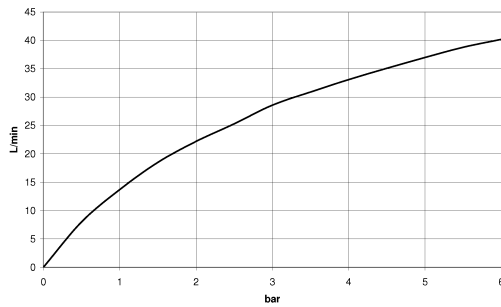

Flow rate chart