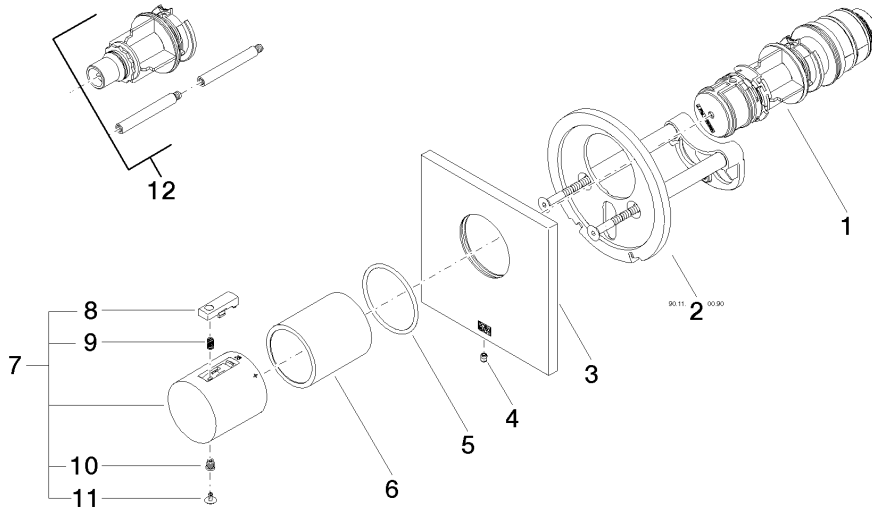

Required miscellaneous

xGRID Installation track 555 mm 12 360 970 90

xTOOL Concealed thermostat without volume control 3/4"

36 503 780

mm [inches]

xTOOL Concealed thermostat without volume control 3/4"

36 503 780

Spare parts list

No.	Item Number	Name	Quantity used	Delivery time
1	90 15 02 065 00 90	cartridge	1	2
2	90 11 01 196 00 90	base	1	2
3	09 11 02 533-00	cover	1	10
4	09 31 11 044 90	pin	1	2
5	09 14 10 049 90	seal	1	2
6	09 21 02 112-00	sleeve	1	10
7	90 17 33 004 00-00	handle	1	10
8	90 21 33 010 00-13	handle	1	2
9	90 16 02 027 00 90	spring	1	2
10	09 30 30 136 90	screw	1	2
11	09 31 20 049-00	plug	1	10
12	12 178 970 90	Extension 46 mm	1	2