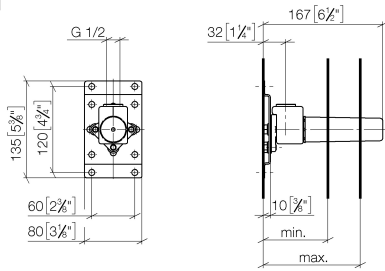

Rain shower with wall fixing 300 mm

28 679 670

- 450 mm projection
- rain shower Ø 300 mm
- rain flow
- rosette 65 x 65 mm
- 1/2" connection
- with anti-scale system
- quick clearing
- WRAS: 1707033
- This product can help a building to meet requirements of Green Building Rating Systems, e.g. LEED®, BREEAM®, DGNB

Hand shower set with integrated shower holder

27 802 970

- normal flow
- with anti-scale system
- 3/8" shower outlet
- metal shower hose 1250mm with integrated anti-twist protection
- rosette 60 x 60 mm
- 1/2" connection
- WRAS: 1912049

Recommended miscellaneous

Leak protection 1/2"

12 010 970 90

Concealed wall elbow

#Error

mm [inches]

	min	max
CL. 1	90 [3 1/2"]	163 [6 3/8"]
CL. 2	68 [2 5/8"]	135 [5 3/8"]
Domicil	90 [3 1/2"]	163 [6 3/8"]
Gentle	90 [3 1/2"]	163 [6 3/8"]
IMO	90 [3 1/2"]	163 [6 3/8"]
Lissé	90 [3 1/2"]	163 [6 3/8"]
MEM	90 [3 1/2"]	163 [6 3/8"]
Symetrics	90 [3 1/2"]	163 [6 3/8"]
Vaia	90 [3 1/2"]	163 [6 3/8"]

Concealed wall elbow

#Error

Spare parts list

No.	Item Number	Name	Quantity used	Delivery time
1	04 30 31 024 01 90	fixing set	2	2
2	09 30 30 152 90	screw	7	2
3	09 30 11 139 90	disc	6	2
4	09 17 20 094 90	holder	1	2
5	09 11 11 036 90	accessories	1	2
6	09 11 03 041 10 90	connection	1	2
7	04 31 20 006 00 90	plug	1	2
8	04 14 03 072 00 90	gasket kit	1	2
9	09 21 02 102 90	cap	1	2
10	09 14 10 010 90	seal	1	2
11	09 24 03 169 10 90	adaptor	1	2
12	09 17 20 100 90	holder	2	2