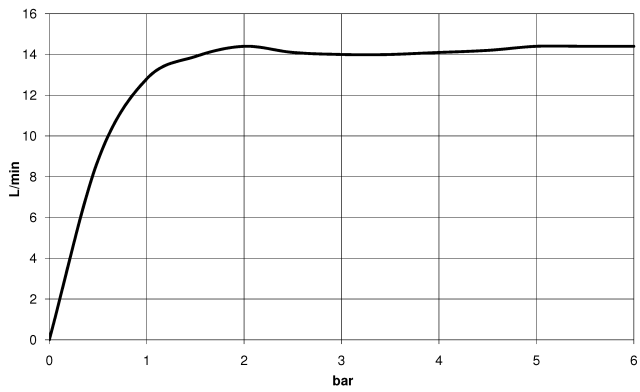

Recommended miscellaneous

Concealed wall elbow

- min. recess depth 90 mm
- max. recess depth 163 mm

35 085 970 90

Hand shower set with integrated shower holder

27 802 970

mm [inches]

Flow rate chart