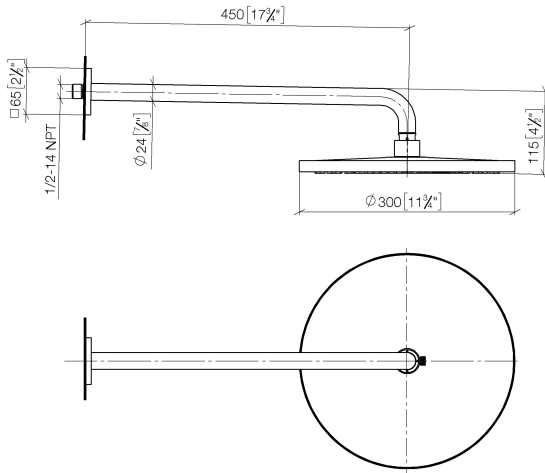

Rain shower with wall fixing 300 mm

28 679 670

- 450 mm projection
- rain shower Ø 300 mm
- rain flow
- rosette 65 x 65 mm
- 1/2" connection
- with anti-scale system
- quick clearing
- WRAS: 1707033
- This product can help a building to meet requirements of Green Building Rating Systems, e.g. LEED®, BREEAM®, DGNB

- Concealed wall elbow** 35 085 970 90
- min. recess depth 90 mm
 - max. recess depth 163 mm

Rain shower with wall fixing 300 mm

28 679 670

mm [inches]

Flow rate chart

Rain shower with wall fixing 300 mm

28 679 670

Spare parts list

No.	Item Number	Name	Quantity used	Delivery time
1	04 30 31 032 00 90	fixing set	1	2
2	09 17 20 120 90	holder	1	2
3	09 14 10 150 90	seal	2	2
4	09 27 67 015-00	rosette	1	10
5	09 31 11 038 90	pin	1	2
6	90 11 03 070 00-00	pipe	1	10
7	09 23 01 075 90	insert	1	2
8	04 12 05 091 00-00	shower	1	10
9	09 30 09 069 90	key	1	2

Hand shower set with integrated shower holder

27 802 970

- normal flow
- with anti-scale system
- 3/8" shower outlet
- metal shower hose 1250mm with integrated anti-twist protection
- rosette 60 x 60 mm
- 1/2" connection
- WRAS: 1912049