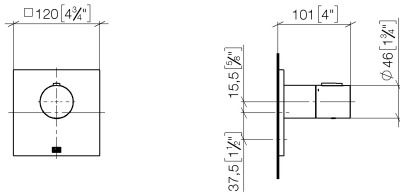

Required miscellaneous

xGRID Installation track 555 mm 12 360 970 90

xTOOL Concealed thermostat without volume control 3/4"

36 503 780

mm [inches]

xTOOL Concealed thermostat without volume control 3/4"

36 503 780