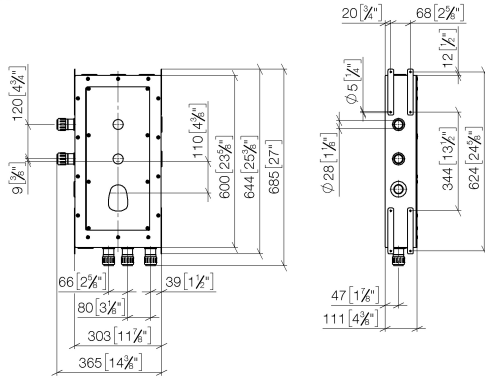

Drybox Thermostat module with 2 valves

#Error

mm [inches]
M 1:10