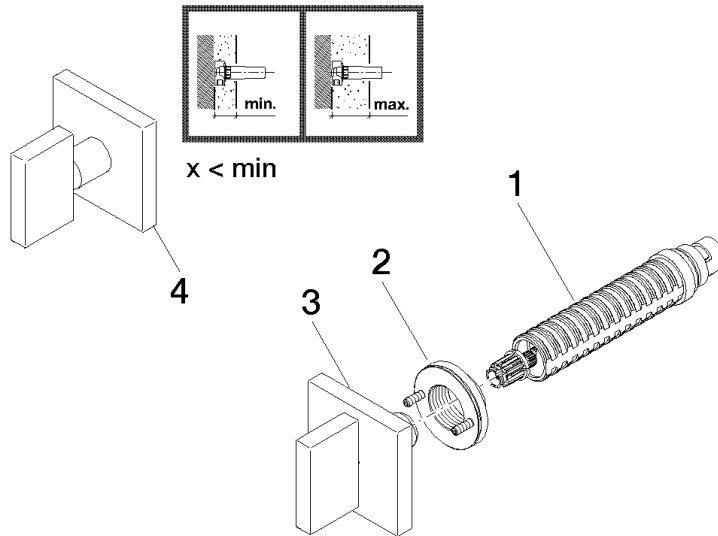

Wall valve clockwise closing 1/2"

36 607 782

Spare parts list

No.	Item Number	Name	Quantity used	Delivery time
1	90 90 03 143 00 90	top	1	2
2	90 21 02 108 00 90	disc	1	2
3	90 20 78 002 02-00	handle	1	2
4	04 20 78 002 01-00	handle	1	10