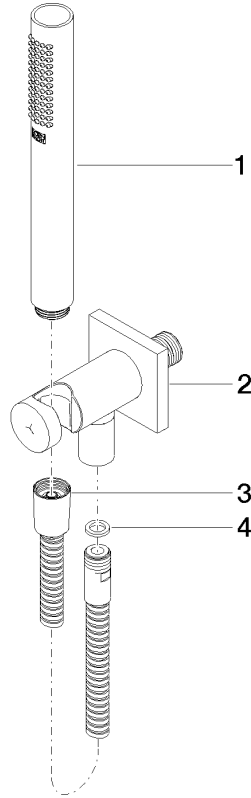

Hand shower set with integrated shower holder

27 802 970

- normal flow
- with anti-scale system
- 3/8" shower outlet
- metal shower hose 1250mm with integrated anti-twist protection
- rosette 60 x 60 mm
- 1/2" connection
- WRAS: 1912049

Recommended miscellaneous

Concealed wall elbow

- min. recess depth 90 mm
- max. recess depth 163 mm

35 085 970 90

Hand shower set with integrated shower holder

27 802 970

mm [inches]

Flow rate chart

Hand shower set with integrated shower holder

27 802 970

Spare parts list

No.	Item Number	Name	Quantity used	Delivery time
1	28 019 979-00	Hand shower	1	2
2	28 490 970-00	Wall elbow with integrated shower holder	1	10
3	90 30 02 072 00-00	Metal shower hose 1/2" x 3/8" x 1250 mm	1	10
4	09 14 20 026 90	seal	1	2

Wall valve clockwise closing 1/2"

36 607 782

- rosette 60 x 60 mm
- head part with cut-to-length spindle and sleeve

	Chrome	36 607 782-00
	Brushed Platinum	36 607 782-06
	Platinum	36 607 782-08
	Dark Chrome	36 607 782-19
	Brushed Durabronze (23kt Gold)	36 607 782-28
	Brushed Champagne (22kt Gold)	36 607 782-46
	Champagne (22kt Gold)	36 607 782-47
	Brushed Chrome	36 607 782-93
	Brushed Dark Platinum	36 607 782-99