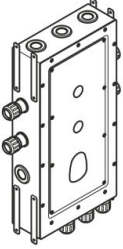

xTOOL Concealed thermostat module with 2 valves

#Error

Flow rate chart

xTOOL Concealed thermostat module with 2 valves

#Error

Spare parts list

No.	Item Number	Name	Quantity used	Delivery time
1	90 23 01 091 00 90	set	8	2
2	90 23 01 045 00 90	back-flow preventer	2	2
3	04 21 34 077 00 90	nipple	2	2
4	09 14 10 098 90	seal	2	2
5	90 12 12 218 00 90	base	1	2
6	04 31 20 100 00 90	plug	1	2
7	09 14 10 111 90	seal	1	2
8	09 30 30 112 90	screw	4	2
9	04 21 02 174 00 90	cap	1	60
10	04 14 03 073 02 90	gasket kit	1	60
11	04 31 20 006 00 90	plug	2	2
12	09 21 02 173 90	cap	2	2
13	09 14 10 009 90	seal	1	2
14	09 31 20 003 90	plug	4	2
15	04 30 31 054 00 90	fixing set	2	2

Drybox Thermostat module with 2 valves

#Error

- Dimensions 300 x 600 x 108 mm
- brushed stainless steel cover
- stainless steel casing
- Overflow is part of the scope of delivery.

Drybox Thermostat module with 2 valves