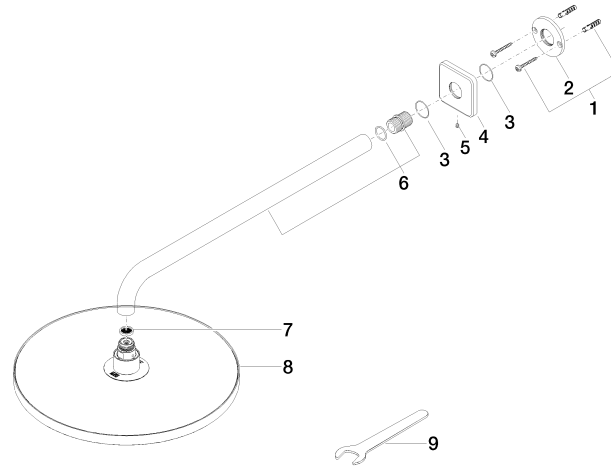

Rain shower with wall fixing 300 mm

28 679 670

- 450 mm projection
- rain shower Ø 300 mm
- rain flow
- rosette 65 x 65 mm
- 1/2" connection
- with anti-scale system
- quick clearing
- WRAS: 1707033
- This product can help a building to meet requirements of Green Building Rating Systems, e.g. LEED®, BREEAM®, DGNB

- Concealed wall elbow** 35 085 970 90
- min. recess depth 90 mm
 - max. recess depth 163 mm

Rain shower with wall fixing 300 mm

28 679 670

mm [inches]

Flow rate chart

Rain shower with wall fixing 300 mm

28 679 670

Spare parts list

No.	Item Number	Name	Quantity used	Delivery time
1	04 30 31 032 00 90	fixing set	1	2
2	09 17 20 120 90	holder	1	2
3	09 14 10 150 90	seal	2	2
4	09 27 67 015-00	rosette	1	10
5	09 31 11 038 90	pin	1	2
6	90 11 03 070 00-00	pipe	1	10
7	09 23 01 075 90	insert	1	2
8	04 12 05 091 00-00	shower	1	10
9	09 30 09 069 90	key	1	2

Hand shower set with integrated shower holder

27 802 970

- normal flow
- with anti-scale system
- 3/8" shower outlet
- metal shower hose 1250mm with integrated anti-twist protection
- rosette 60 x 60 mm
- 1/2" connection
- WRAS: 1912049