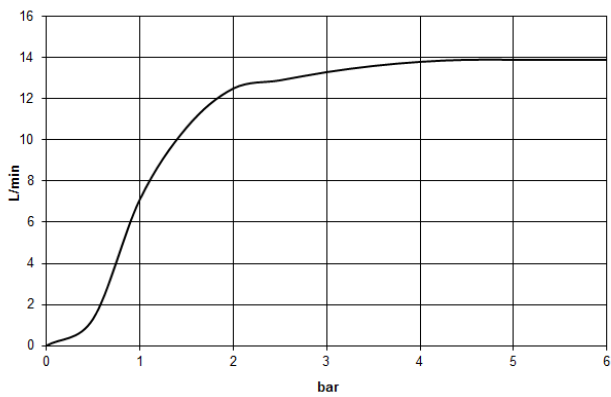

- Concealed wall elbow** 35 085 970 90
- min. recess depth 90 mm
 - max. recess depth 163 mm

Rain shower with wall fixing 300 mm

28 679 670

mm [inches]

Flow rate chart

Rain shower with wall fixing 300 mm

28 679 670