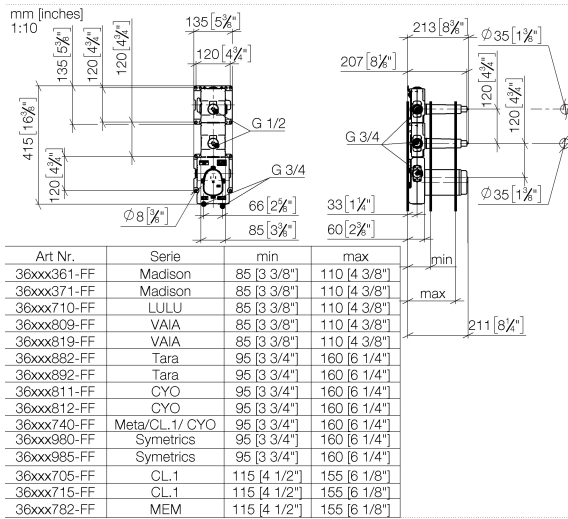

Hand shower set with integrated shower holder

27 802 970

- normal flow
- with anti-scale system
- 3/8" shower outlet
- metal shower hose 1250mm with integrated anti-twist protection
- rosette 60 x 60 mm
- 1/2" connection
- WRAS: 1912049

- Overflow is part of the scope of delivery.

Recommended miscellaneous

xGRID Attachment set for integrating in the dry wall construction

12 340 970 90

Required miscellaneous

xGRID Installation track 555 mm 12 360 970 90

xTOOL Concealed thermostat module with 2 valves

#Error

Flow rate chart

xTOOL Concealed thermostat module with 2 valves

#Error

Spare parts list

No.	Item Number	Name	Quantity used	Delivery time
1	90 23 01 091 00 90	set	8	2
2	90 23 01 045 00 90	back-flow preventer	2	2
3	04 21 34 077 00 90	nipple	2	2
4	09 14 10 098 90	seal	2	2
5	90 12 12 218 00 90	base	1	2
6	04 31 20 100 00 90	plug	1	2
7	09 14 10 111 90	seal	1	2
8	09 30 30 112 90	screw	4	2
9	04 21 02 174 00 90	cap	1	60
10	04 14 03 073 02 90	gasket kit	1	60
11	04 31 20 006 00 90	plug	2	2
12	09 21 02 173 90	cap	2	2
13	09 14 10 009 90	seal	1	2
14	09 31 20 003 90	plug	4	2
15	04 30 31 054 00 90	fixing set	2	2

Drybox Thermostat module with 2 valves

#Error

- Dimensions 300 x 600 x 108 mm
- brushed stainless steel cover
- stainless steel casing
- Overflow is part of the scope of delivery.

Drybox Thermostat module with 2 valves